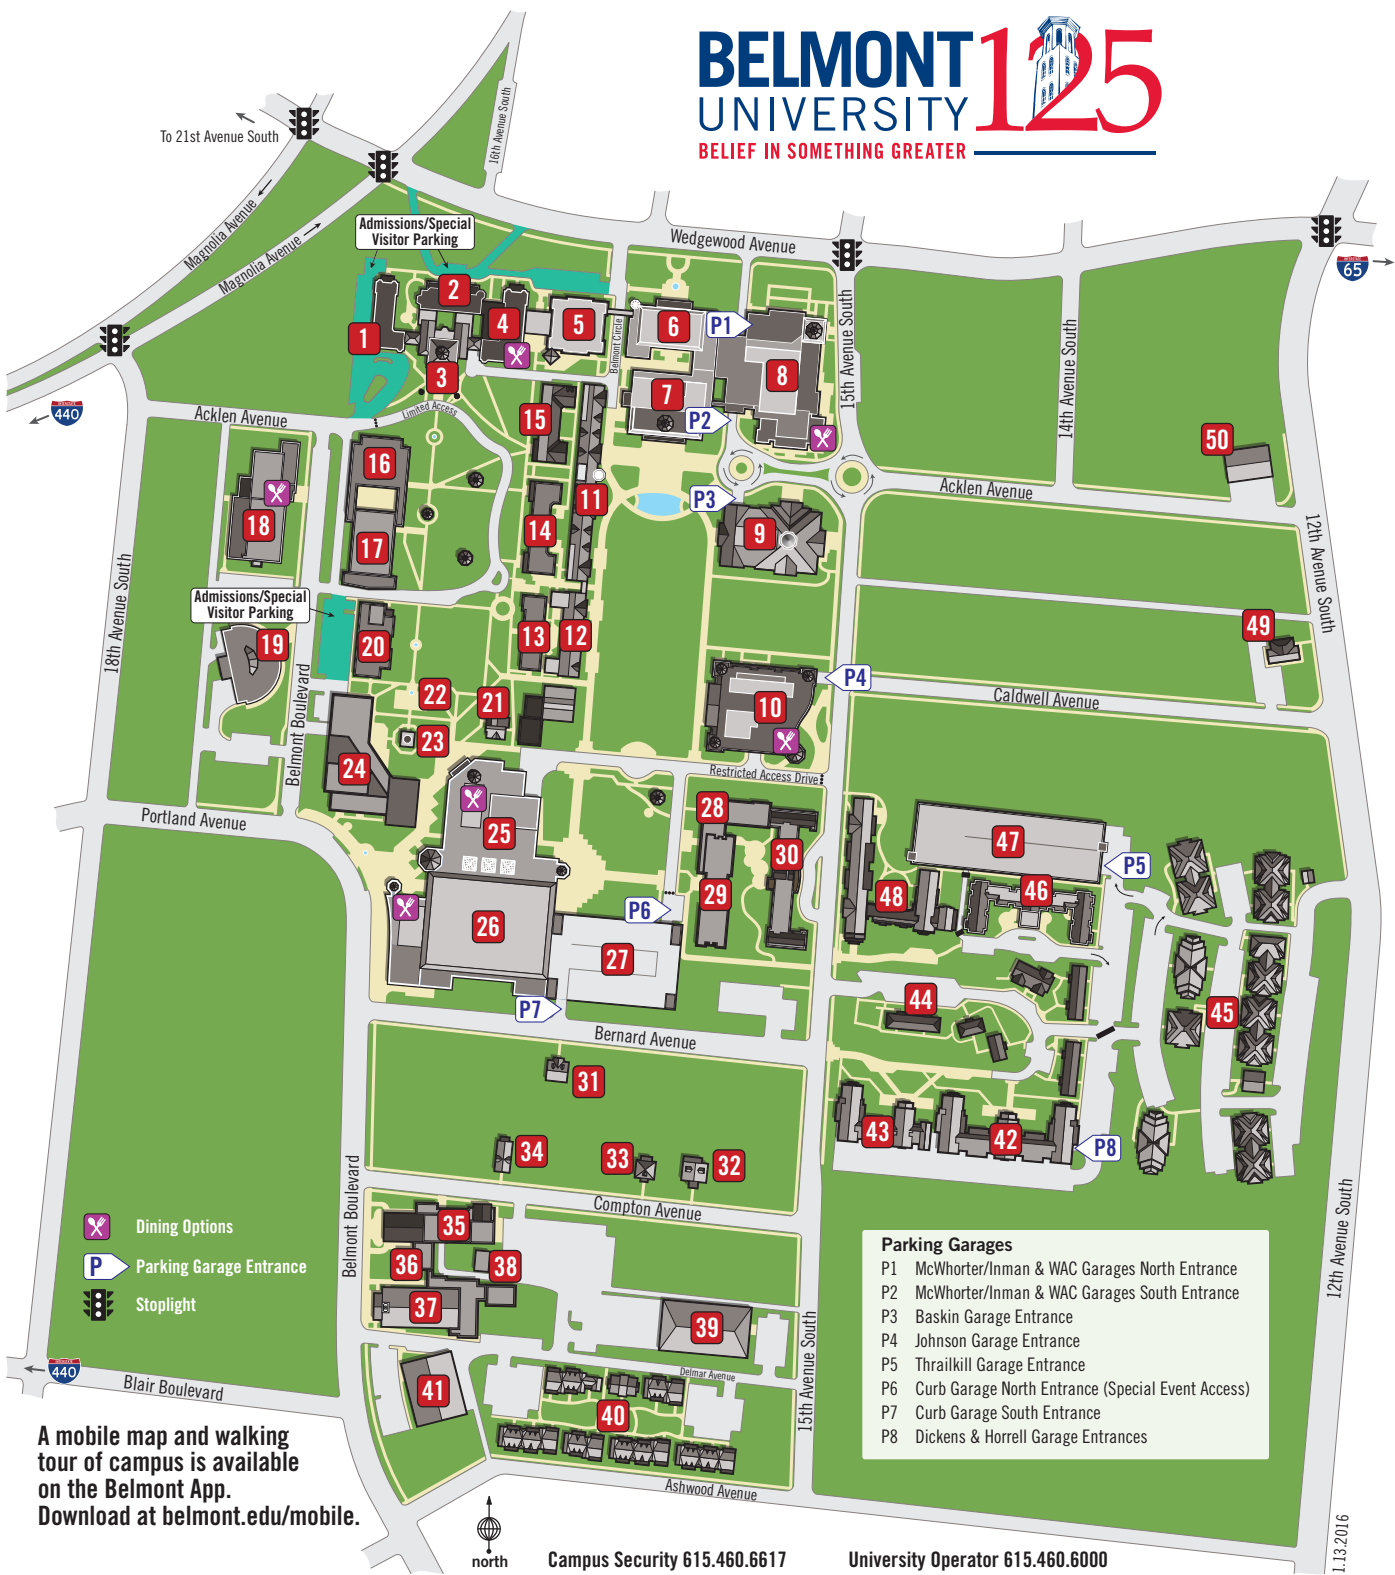

# BELMONT UNIVERSITY 125

BELIEF IN SOMETHING GREATER

- NUMERICAL LISTING**
- Fidelity Hall
  - Freeman Hall
  - Belmont Mansion
  - Massey Hall, Barbara Neely Dining Room  
Corner Court (dining)
  - Massey Business Center, Jack C. Center for Social Entrepreneurship  
Copy Center  
Mulloy Student Studios, Robert E.
  - Inman Center, Gordon E.  
McWhorter/Inman Garage (P)
  - McWhorter Hall  
Health Services  
McWhorter/Inman Garage (P)  
Pharmacy
  - Wedgewood Academic Center  
Wedgewood Academic Center Garage (P)  
Chapel  
Sandella's Flatbread Café (dining)  
Starbucks, We Proudly Brew (dining)
  - Baskin Center, Randall & Sadie  
Baskin Garage (P)
  - Johnson Center, R. Milton & Denice  
Johnson Garage (P)  
Curb Music Business Center  
Dining Hall (dining)
  - Patton Hall
  - Bear House
  - Potter Hall
  - Hail Hall  
Little Theatre
  - Pembroke Hall
  - Heron Hall
  - Wilson Music Building
  - Massey Performing Arts Center  
Horton Hall
  - Bunch Library, Lila D.  
Bruin Grounds (dining)  
Leu Art Gallery
  - Leu Center for the Visual Arts
  - Hitch Building
  - Fouch Alumni House
  - West Amphitheatre, Kitty B.
  - Bell Tower
  - Gabhart Student Center  
Campus Security  
Campus Store  
University Ministries  
Career & Professional Development, 2nd Floor  
Counseling Services, 2nd Floor
  - Beaman Student Life Center  
What's Bruin (dining)
  - Curb Event Center  
Maddox Grand Atrium  
Curb Café (dining)  
McAlister's Deli (dining)
  - Curb Garage (P)
  - Maddox Hall
  - Wright Hall  
Residence Life
  - Kennedy Hall
  - TN Arts Academy, 1521 Bernard  
Center for Healthy Churches, 1521 Bernard
  - Guitar House, 1508 Compton
  - Enactus, 1510 Compton
  - Honors House, 1524 Compton
  - Trouth/Blackbox Theater Complex
  - Belmont Heights
  - McAfee Concert Hall
  - Dynamo Room
  - Facilities Management Services
  - Belmont Commons
  - Sport Science, Department of
  - Dickens Hall (P)
  - Horrell Hall
  - Two Oaks Hall
  - Bruin Hills
  - Hillside
  - Thraikill Hall
  - Thraikill Garage (P)
  - Two Oaks Hall
  - Campus Security Operations Center
  - Mail Services – Central Receiving
- ALPHABETICAL LISTING**
- Baskin Center, Randall & Sadie
  - Baskin Garage (P)
  - Beaman Student Life Center
  - Bear House
  - Bell Tower
  - Belmont Commons
  - Belmont Heights
  - Belmont Mansion
  - Bruin Grounds (dining)
  - Bruin Hills
  - Bunch Library, Lila D.
  - Campus Security
  - Campus Security Operations Center
  - Campus Store
  - Career & Professional Development, 2nd Floor
  - Center for Social Entrepreneurship
  - Center for Healthy Churches, 1521 Bernard
  - Chapel
  - Copy Center
  - Corner Court (dining)
  - Counseling Services, 2nd Floor
  - Curb Café (dining)
  - Curb Event Center
  - Curb Garage (P)
  - Curb Music Business Center
  - Dickens Hall (P)
  - Dining Hall (dining)
  - Dynamo Room
  - Enactus, 1510 Compton
  - Facilities Management Services
  - Fidelity Hall
  - Fouch Alumni House
  - Freeman Hall
  - Gabhart Student Center
  - Guitar House, 1508 Compton
  - Hail Hall
  - Horton Hall
  - Health Services
  - Heron Hall
  - Hillside
  - Hitch Building
  - Honors House, 1524 Compton
  - Horrell Hall
  - Inman Center, Gordon E.
  - Johnson Center, R. Milton & Denice
  - Johnson Garage (P)
  - Kennedy Hall
  - Leu Art Gallery
  - Leu Center for the Visual Arts
  - Little Theatre
  - Maddox Grand Atrium
  - Maddox Hall
  - Mail Services – Central Receiving
  - Massey Business Center, Jack C.
  - Massey Concert Hall
  - Massey Hall, Barbara
  - Massey Performing Arts Center
  - McAfee Concert Hall
  - McAlister's Deli (dining)
  - McWhorter Hall
  - McWhorter/Inman Garage (P)
  - Mulloy Student Studios, Robert E.
  - Neely Dining Room
  - Patton Hall
  - Pembroke Hall
  - Pharmacy
  - Potter Hall
  - Thraikill Garage (P)
  - Residence Life
  - Sandella's Flatbread Café (dining)
  - Sport Science, Department of
  - Starbucks, We Proudly Brew (dining)
  - Thraikill Hall
  - TN Arts Academy, 1521 Bernard
  - Trouth/Blackbox Theater Complex
  - Two Oaks Hall
  - University Ministries
  - Wedgewood Academic Center Garage
  - Wedgewood Academic Center Garage
  - West Amphitheatre, Kitty B.
  - What's Bruin (dining)
  - Wilson Music Building
  - Wright Hall
- (P) Parking Garages**